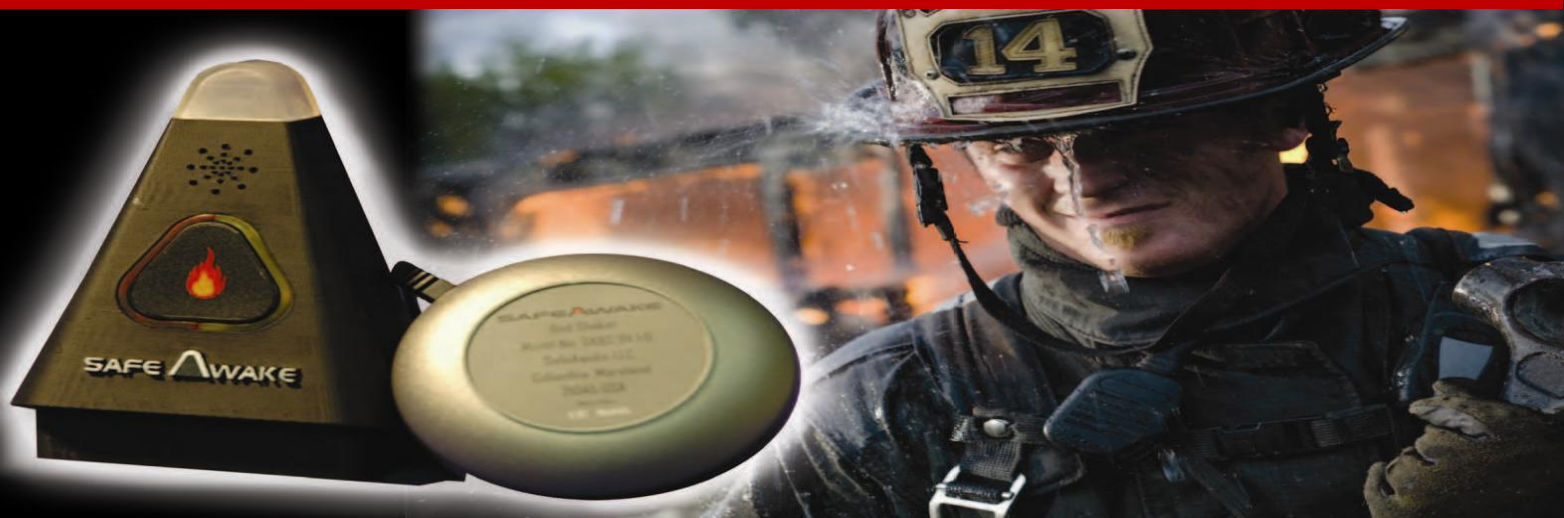

Important news for senior citizens and those with hearing disabilities.

Gasp! (The last sound anyone wants to hear.)

Fire kills. And fast, too. That is why smoke alarms are mandated everywhere. Modern research now adds another component to maximize your safety. Motion.

In addition to conventional smoke alarms, tactile response is proven more effective in saving lives.

The SafeAwake is designed to work in partnership with a properly installed, properly working, traditional UL-listed smoke alarm. When activated, a smoke alarm sends out a 0.5 second T3 pattern that instantly triggers the SafeAwake.

The SafeAwake flashes light, and sets off a loud, low frequency audible sound that even the hearing impaired may hear. It also sets off a motorized bed shaker that literally pulls each and every sleeper from deep slumber; and warns them of smoke and fire. It's like a stiff poke in the ribs.

When seconds could mean the difference between life and death, the SafeAwake provides a significant edge, a serious margin of safety.

The SafeAwake is a model of high-tech simplicity. There is a test button, an automatic shutoff and restart, a turn-on indicator light, a battery backup in the event of electrical failure; and even a system to tell if its batteries are weak.